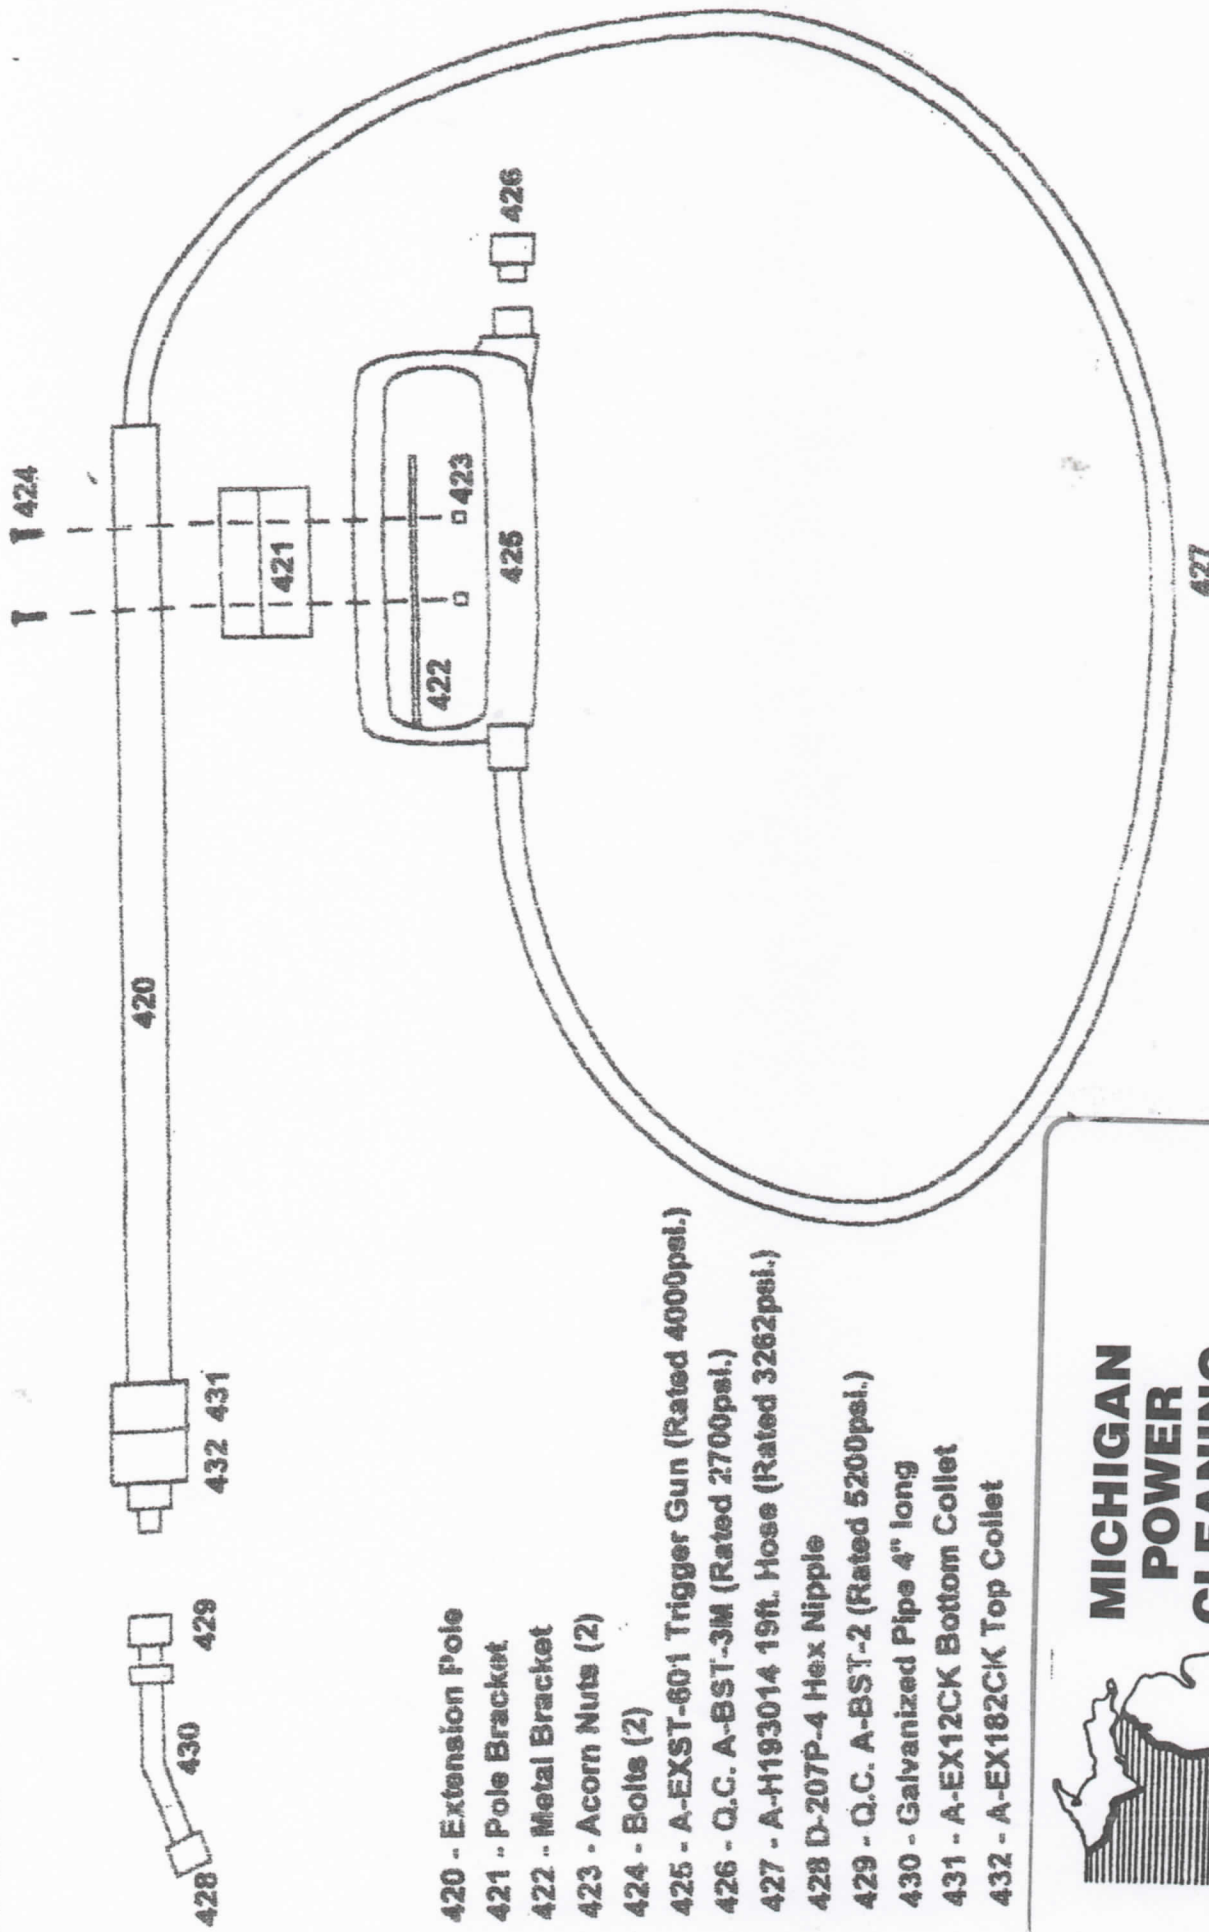

Reach everything from the ground with our fully adjustable & lockable **Extension Wand**.

Models available in 12', 18', 24'. *Locks at any desired length.*

- 3000 PSI rated
- 4000 PSI available
- Fully quick coupled on gun and wand for easy use.

Manufactured By:

Michigan Power Cleaning

2101 Palmer Ave., Kalamazoo, MI 49001

Distributed By:

18 Foot Extension Wand

A-EX6-18

- 420 - Extension Pole
- 421 - Pole Bracket
- 422 - Metal Bracket
- 423 - Acorn Nuts (2)
- 424 - Bolts (2)
- 425 - A-EXST-601 Trigger Gun (Rated 4000psi.)
- 426 - Q.C. A-BST-3M (Rated 2700psi.)
- 427 - A-H193014 19ft. Hose (Rated 3262psi.)
- 428 D-207P-4 Hex Nipple
- 429 - Q.C. A-BST-2 (Rated 5200psi.)
- 430 - Galvanized Pipe 4" long
- 431 - A-EX12CK Bottom Collet
- 432 - A-EX182CK Top Collet